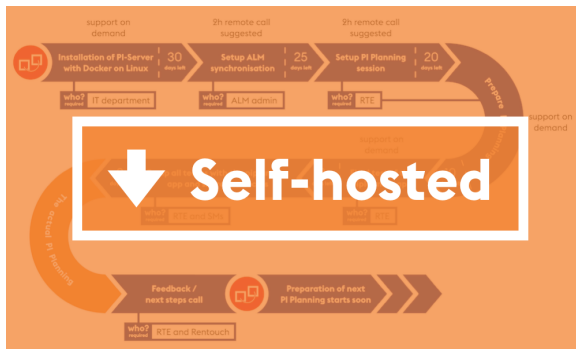

piplanning app Implementation Roadmap

[Click to download PDF.](#)

What's new in our latest update?

piplanning app Enterprise Ready

<https://player.vimeo.com/video/312700184>

Rally sync with the piplanning app

<https://player.vimeo.com/video/346855394>

What's the piplanning app?

The piplanning app is an app developed based on feedback from all sorts of SAFe® practitioners and consultants to support teams during their collocated or distributed SAFe® PI Plannings.

What is a SAFe® PI Planning?

<http://www.scaledagileframework.com/pi-planning/>

<http://www.scaledagileframework.com/pi-planning/>

Other Interesting Stuff

Get our Release Notes!

<http://eeurl.com/b5qVhX>