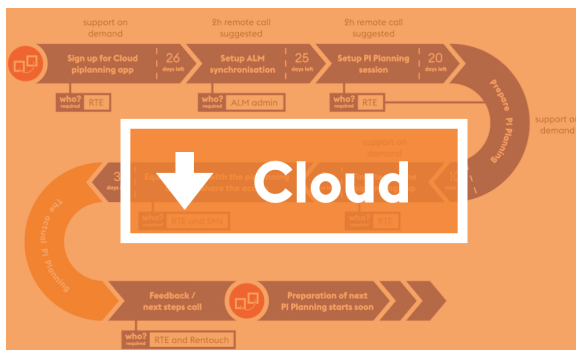

Rentouch Documentation

I'm an RTE

Click here

I'm a SM or team member

Click here

I'm an Administrator

Click here

piplanning app Implementation Roadmap

[Click to download PDF.](#)

What's new in our latest update?

piplanning app Enterprise Ready

<https://player.vimeo.com/video/312700184>

Rally sync with the piplanning app

<https://player.vimeo.com/video/346855394>

What's the piplanning app?

The piplanning app is an app developed based on feedback from all sorts of SAFe® practitioners and consultants to support teams during their collocated or distributed SAFe® PI Plannings.